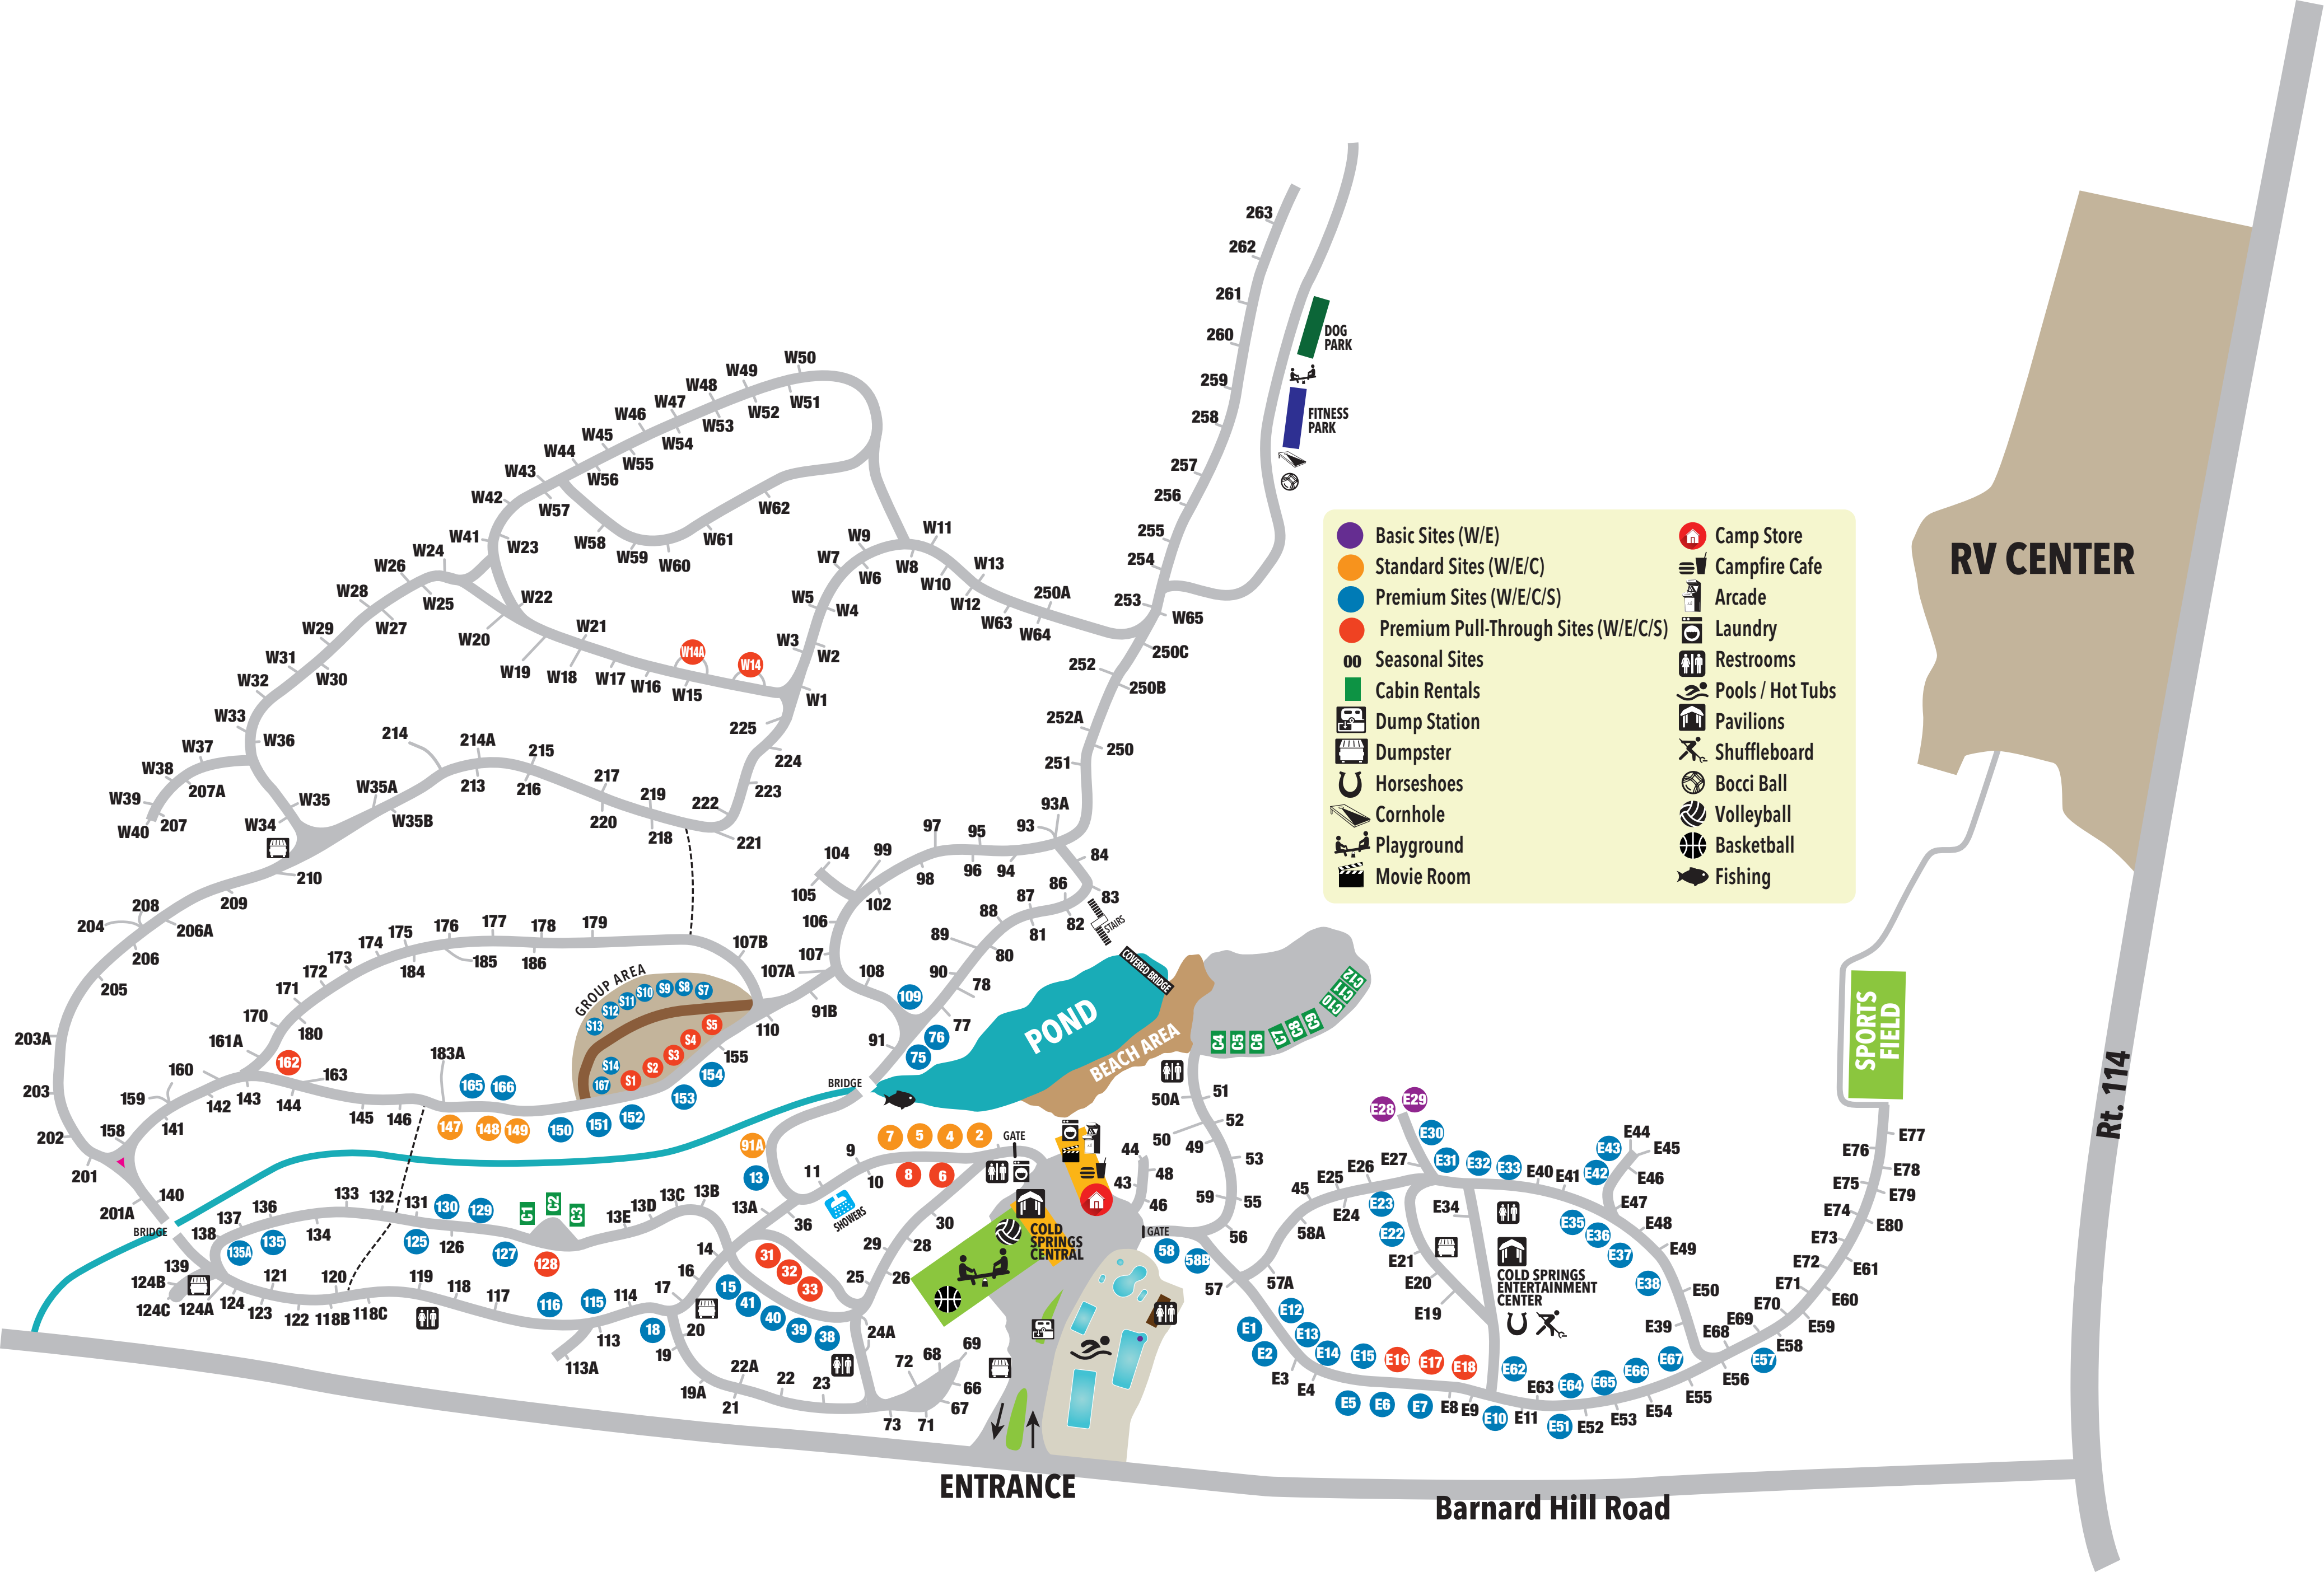

- Basic Sites (W/E)
- Standard Sites (W/E/C)
- Premium Sites (W/E/C/S)
- Premium Pull-Through Sites (W/E/C/S)
- Seasonal Sites
- Cabin Rentals
- Dump Station
- Dumpster
- Horseshoes
- Cornhole
- Playground
- Movie Room
- Camp Store
- Campfire Cafe
- Arcade
- Laundry
- Restrooms
- Pools / Hot Tubs
- Pavilions
- Shuffleboard
- Bocci Ball
- Volleyball
- Basketball
- Fishing

ENTRANCE

Barnard Hill Road

Rt. 114

- |   |                  |
|---|------------------|
| <span style="color: purple;">●</span> Basic Sites (W/E)                 | Camp Store       |
| <span style="color: orange;">●</span> Standard Sites (W/E/C)            | Campfire Cafe    |
| <span style="color: blue;">●</span> Premium Sites (W/E/C/S)             | Arcade           |
| <span style="color: red;">●</span> Premium Pull-Through Sites (W/E/C/S) | Laundry          |
| Seasonal Sites  | Restrooms        |
| Cabin Rentals   | Pools / Hot Tubs |
| Dump Station  | Pavilions        |
| Dumpster  | Shuffleboard     |
| Horseshoes  | Bocci Ball       |
| Cornhole  | Volleyball       |
| Playground  | Basketball       |
| Movie Room  | Fishing          |

**ENTRANCE**  
Barnard Hill Road

Rt. 114